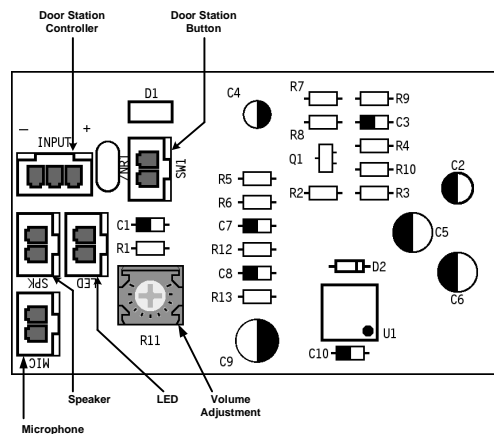

APPLICATIONS

- Communicate with people at a door, gate, or any other entrance way where Door Station is present
- Can be placed at:
  - Front/Rear Entrances
  - Remote Entryways
  - Marine Docks
  - Delivery Docks
  - Secured Facilities
  - Senior Housing
  - Disabled Housing
  - Apartment Complex
- Use in conjunction with the DP29-CI to activate external trigger devices (e.g. door chimes, cameras, lights...) with the Door Station
- Use in conjunction with the DP29-SW to open electronically locked doors or gates with the phone
- Use in conjunction with the DP38-T to answer your door with your cellphone
- Mount a third-party 14mm security camera in the camera slot to see who is at your door
- Use as extra Door Station to any Door Station Kit