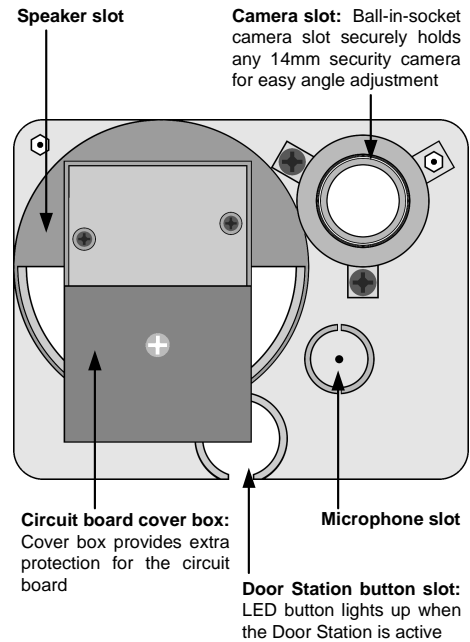

ACNC/TotalPlex®

DP38-NxN Door Station (N-Series)

SPECIFICATIONS

Power:

- **Circuit Board:** no external power required
- **Camera:** see third-party camera specifications

Dimensions:

- 4.75" x 6.375" x 1.625"

Shipping Weight:

- 2.0 lbs

Speaker:

- Frequency Response: 400~2.8kHz
- Impedance: 8Ω
- Peak Power: 0.25W

Microphone:

- Frequency Response: 200~6.8kHz